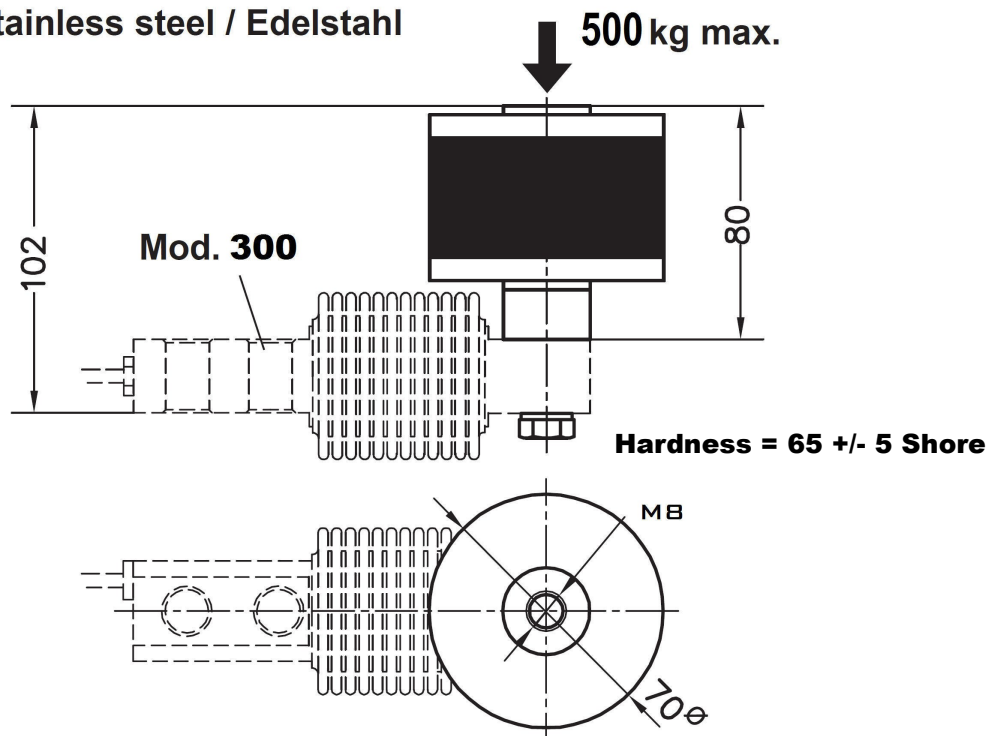

# 30906

**Acc. 30906 : Silent-block bearing up to 500 kg /  
Elastomerlager, bis 500 kg**

**Stainless steel / Edelstahl**

Transport weight - *Transportgewicht*: 0.5 kg

Dimensions in mm. *Abmessungen in mm.*